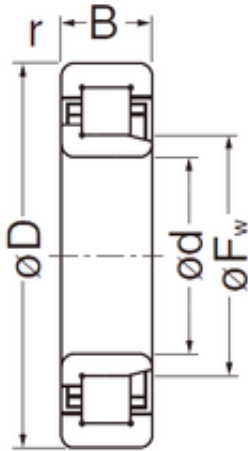

EDB BEARING CORP.

45 mm x 100 mm x 25 mm LBBR16-2LS Linear Ball Bearing 16x24x30mm

Bearing No. NJ309EG

NJ309EG Bearing 2D drawings and 3D CAD models

Size	45x100x25 mm
Bore Diameter	45 mm
Outer Diameter	100 mm
Width	25 mm
d	45 mm
Fw	58,5 mm
D	100 mm
B	25 mm
C	25 mm
r min.	1,5 mm
r1 min.	1,5 mm
Weight	0,91 Kg
Basic dynamic load rating (C)	97,5 kN
Basic static load rating (C0)	98,5 kN
(Grease) Lubrication Speed	6000 r/min
Category	Bearings
Inventory	0.0
Manufacturer Name	NACHI
Minimum Buy Quantity	N/A
Weight / Kilogram	0.871
EAN	4991893383126
Product Group	B04144
Enclosure	Open
Configuration	Single Row
Bore Type	Cylindrical Bore

EDB BEARING CORP.

Bore Size	45 mm
Outside Diameter	100 mm
Width	25 mm
Inside Ring Outside Diameter	58.5 mm
Fillet Radius/Chamfer	1.5 mm
r1	1.5 mm
Dynamic Load Rating	97,500 N
Static Load Rating	98,500 N
Limiting Speed - Grease	6,000 rpm
Limiting Speed - Oil	7,500 rpm
Radial Clearance	0.030 to 0.060 mm
db (min)	53.5 mm
db (max)	57 mm
dc (min)	60 mm
dd (min)	66 mm
Da (max)	91.5 mm
ra (max)	1.5 mm
ra1 (max)	1.5 mm