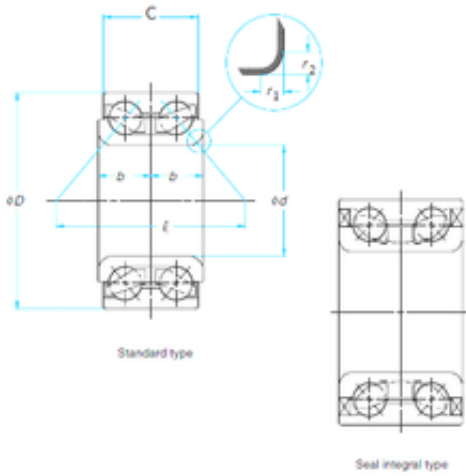

## 43 mm x 82 mm x 37 mm NU224M Bearing

Bearing No. 510019

Size	43x82x37 mm
Bore Diameter	43 mm
Outer Diameter	82 mm
Width	37 mm
d	43 mm
d1	45 mm
D	82 mm
B	37 mm
C	37 mm

510019 Bearing 2D drawings and 3D CAD models